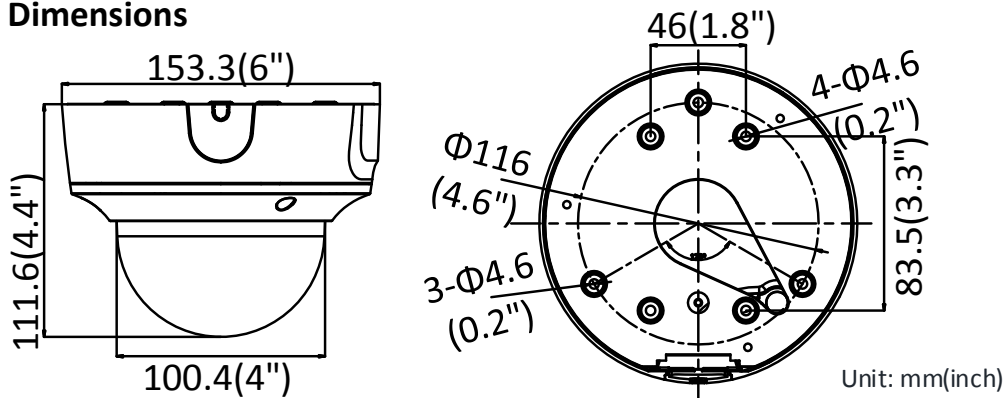

Protection Level	IP67, IK10
Material	Metal
Dimensions	Camera: Φ 153.3 $\times$ 111.6mm (Φ 6" $\times$ 4.4")
Weight	Camera: Approx. 835g (1.8 lb.) With Package: Approx. 1305g (2.9 lb.)

Available Model:

DS-2CD2743G1-IZ (2.8 to 12 mm), DS-2CD2743G1-IZS (2.8 to 12 mm)

Dimensions

Accessories