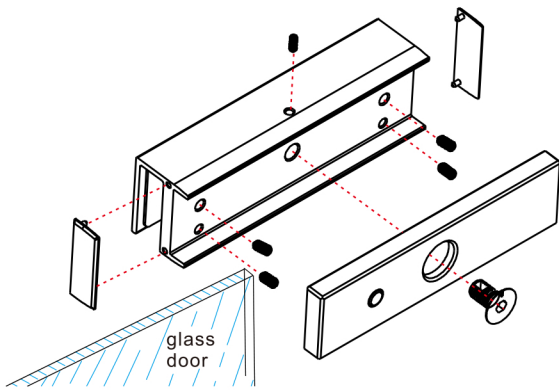

U Bracket for Magnetic Lock

Installation & Dimension

U Bracket Installation

Pull glass door leaf(swing out)

- A. If the door is glass door, need to install the U bracket.
- B. Use the Allen key to fix the U bracket on the glass door.
- C. Fix the amature plate on the U bracket.